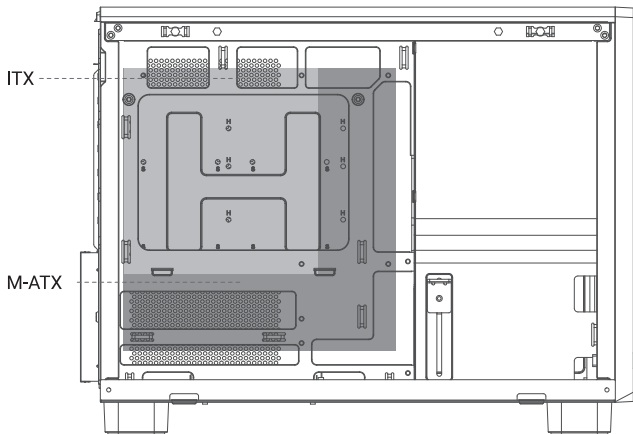

120mm×3

240mm/360mm(Limit)

Removing the Tempered Glass & Side Panel

LEFT SIDE PANEL

RIGHT SIDE PANEL

Installing the Motherboard

Installing the GPU

Installing HDD&SSD

Installing HDD&SSD

Installing the Power Supply

Installing the Power Supply

I/O Panel Introduction

For reference only, please refer to the real product.

Installing the Front I/O Connectors

Type C

USB3.0