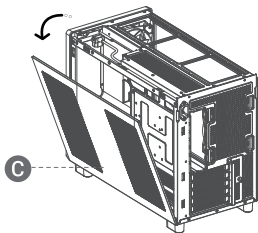

120mm×3

240mm/360mm(Limit)

Removing the Tempered Glass & Side Panel

LEFT SIDE PANEL

RIGHT SIDE PANEL

Installing the Motherboard

Installing the GPU

Installing HDD&SSD

Installing HDD&SSD

Installing the Power Supply

Installing the Power Supply

I/O Panel Introduction

For reference only, please refer to the real product.

Installing the Front I/O Connectors

Type C

USB3.0