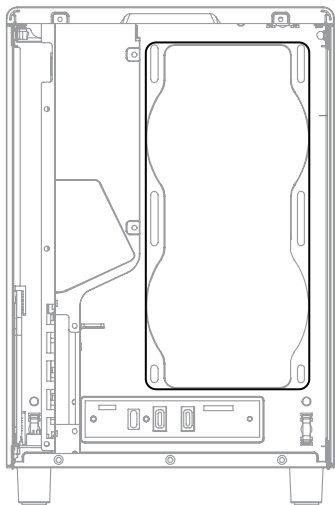

Ocypus

Delta C40 SERIES

CASE

Case Features

Case Specifications

Length: 462 mm Maximum GPU length: 420 mm
Width: 235 mm Maximum PSU length: 140 mm
Height: 350 mm Maximum CPU cooler height: 175 mm

Radiator compatibility

M

x5

Specifications

235 mm

462 mm

350 mm

REAR

120mm(Pre-installed)
140mm

120mm/140mm

TOP

120mm×3

240mm/360mm

FRONT

120mm*2(Pre-installed)

120mm/240mm(Limit)

BOTTOM

120mm×3

240mm/360mm(Limit)

Removing the Tempered Glass & Side Panel

LEFT SIDE PANEL

RIGHT SIDE PANEL

Installing the Motherboard

Installing the GPU

Installing HDD&SSD