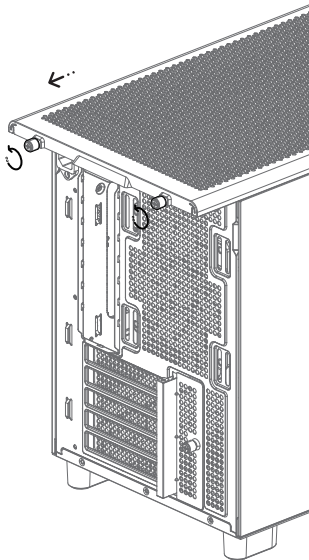

120mm/140mm

TOP

120mm×3

240mm/360mm

FRONT

120mm*2(Pre-installed)

120mm/240mm(Limit)

BOTTOM

120mm×3

240mm/360mm(Limit)

Removing the Tempered Glass & Side Panel

LEFT SIDE PANEL

RIGHT SIDE PANEL

Installing the Motherboard

Installing the GPU

Installing HDD&SSD