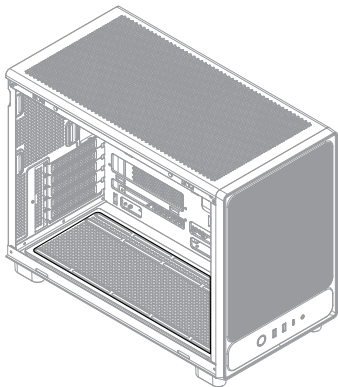

120mm/140mm

TOP

120mm×3

240mm/360mm

FRONT

120mm*2(Pre-installed)

120mm/240mm(Limit)

BOTTOM

120mm×3

240mm/360mm(Limit)

Removing the Tempered Glass & Side Panel

LEFT SIDE PANEL

RIGHT SIDE PANEL

Installing the Motherboard

Installing the GPU

Installing HDD&SSD