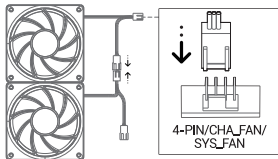

Installing HDD&SSD

Installing the Power Supply

Installing the Power Supply

I/O Panel Introduction

For reference only, please refer to the real product.

Installing the Front I/O Connectors

Type C

USB3.0

HD AUDIO

POWER SW

POWER LED

Connection Digital display
(For Digital Only)

Connect Fan

1. After the product is installed, the Digital Display Function requires the installation of software 'Ocupus Digital'
2. Operating System Requirements: Windows 10 / Windows 11
3. Download: <http://www.ocypus.com/download.html>