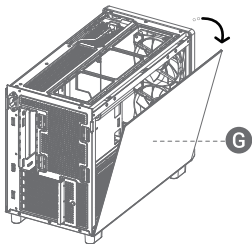

120mm×3

240mm/360mm(Limit)

Removing the Tempered Glass & Side Panel

LEFT SIDE PANEL

RIGHT SIDE PANEL

Installing the Motherboard

Installing the GPU

Installing HDD&SSD

Installing HDD&SSD

Installing the Power Supply

Installing the Power Supply

I/O Panel Introduction

For reference only, please refer to the real product.

Installing the Front I/O Connectors

Type C

USB3.0