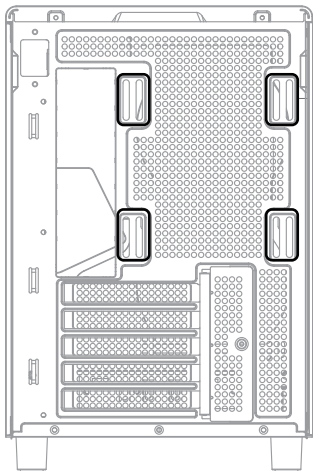

Ocypus

Delta C40 SERIES

CASE

Case Features

Case Specifications

Length: 462 mm Maximum GPU length: 420 mm
Width: 235 mm Maximum PSU length: 140 mm
Height: 350 mm Maximum CPU cooler height: 175 mm

Radiator compatibility

M

x5

Specifications

235 mm

462 mm

350 mm

REAR

120mm(Pre-installed)
140mm

120mm×3

240mm/360mm(Limit)

Removing the Tempered Glass & Side Panel

LEFT SIDE PANEL

RIGHT SIDE PANEL

Installing the Motherboard

Installing the GPU

Installing HDD&SSD