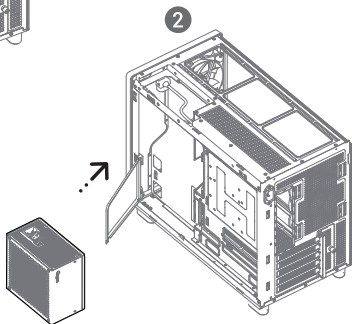

120mm×3

240mm/360mm(Limit)

Removing the Tempered Glass & Side Panel

LEFT SIDE PANEL

RIGHT SIDE PANEL

Installing the Motherboard

Installing the GPU

Installing HDD&SSD

Installing HDD&SSD

Installing the Power Supply

Installing the Power Supply

I/O Panel Introduction

For reference only, please refer to the real product.

Installing the Front I/O Connectors

Type C

USB3.0