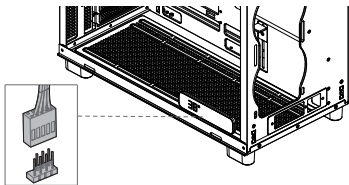

Installing HDD&SSD

Installing the Power Supply

Installing the Power Supply

I/O Panel Introduction

For reference only, please refer to the real product.

Installing the Front I/O Connectors

Type C

USB3.0

HD AUDIO

POWER SW

POWER LED

Connection Digital display
(For Digital Only)

Connect Fan

1. After the product is installed, the Digital Display Function requires the installation of software 'Ocupus Digital'
2. Operating System Requirements: Windows 10 / Windows 11
3. Download: <http://www.ocypus.com/download.html>