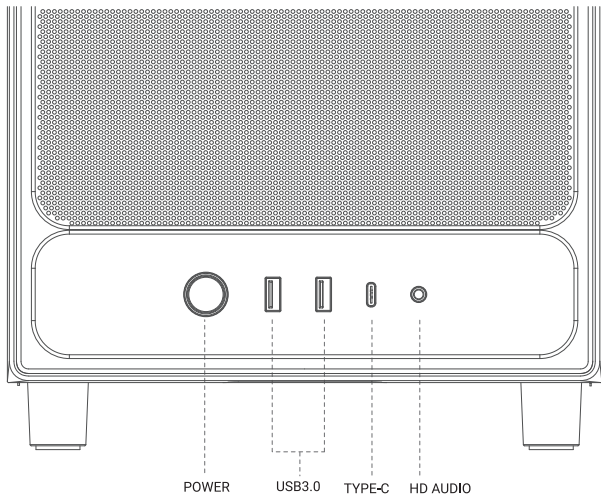

120mm×3

240mm/360mm(Limit)

Removing the Tempered Glass & Side Panel

LEFT SIDE PANEL

RIGHT SIDE PANEL

Installing the Motherboard

Installing the GPU

Installing HDD&SSD

Installing HDD&SSD

Installing the Power Supply

Installing the Power Supply

I/O Panel Introduction

For reference only, please refer to the real product.

Installing the Front I/O Connectors

Type C

USB3.0

HD AUDIO

POWER SW

POWER LED

Connection Digital display
(For Digital Only)

Connect Fan

1. After the product is installed, the Digital Display Function requires the installation of software 'Ocupus Digital'
2. Operating System Requirements: Windows 10 / Windows 11
3. Download: <http://www.ocypus.com/download.html>