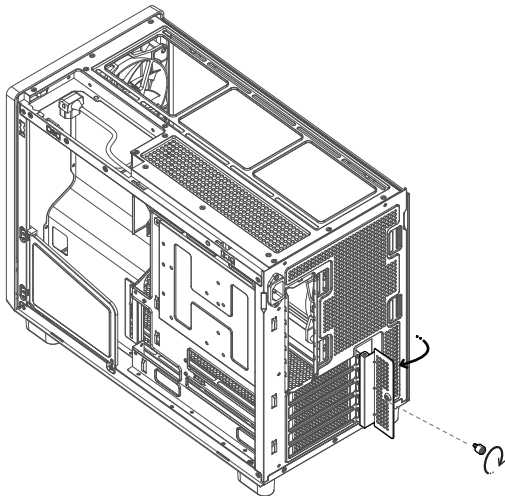

120mm×3

240mm/360mm(Limit)

Removing the Tempered Glass & Side Panel

LEFT SIDE PANEL

RIGHT SIDE PANEL

Installing the Motherboard

Installing the GPU

Installing HDD&SSD

Installing HDD&SSD

Installing the Power Supply

Installing the Power Supply

I/O Panel Introduction

For reference only, please refer to the real product.

Installing the Front I/O Connectors

Type C

USB3.0