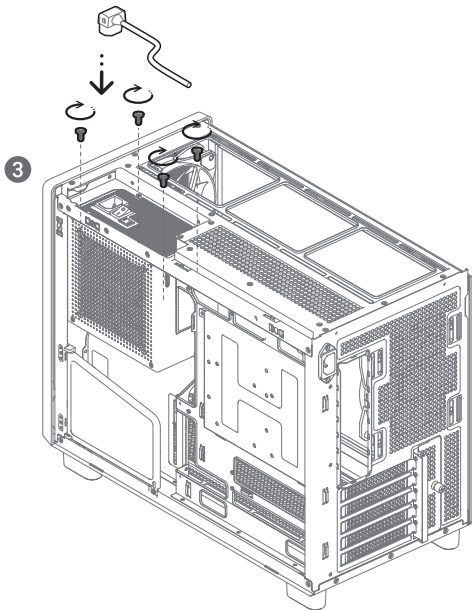

120mm×3

240mm/360mm(Limit)

Removing the Tempered Glass & Side Panel

LEFT SIDE PANEL

RIGHT SIDE PANEL

Installing the Motherboard

Installing the GPU

Installing HDD&SSD

Installing HDD&SSD

Installing the Power Supply

Installing the Power Supply

I/O Panel Introduction

For reference only, please refer to the real product.

Installing the Front I/O Connectors

Type C

USB3.0