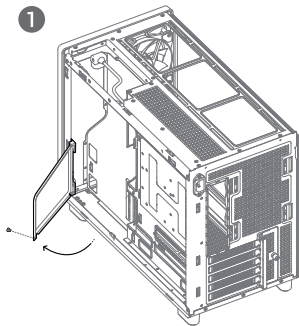

120mm×3

240mm/360mm(Limit)

Removing the Tempered Glass & Side Panel

LEFT SIDE PANEL

RIGHT SIDE PANEL

Installing the Motherboard

Installing the GPU

Installing HDD&SSD

Installing HDD&SSD

Installing the Power Supply

Installing the Power Supply

I/O Panel Introduction

For reference only, please refer to the real product.

Installing the Front I/O Connectors

Type C

USB3.0