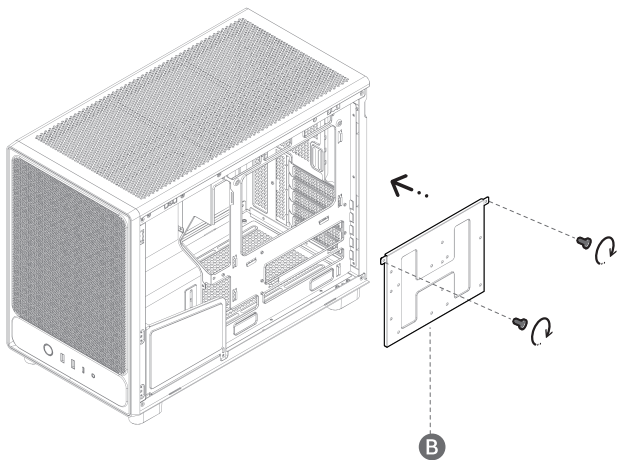

120mm×3

240mm/360mm(Limit)

Removing the Tempered Glass & Side Panel

LEFT SIDE PANEL

RIGHT SIDE PANEL

Installing the Motherboard

Installing the GPU

Installing HDD&SSD

Installing HDD&SSD

Installing the Power Supply

Installing the Power Supply

I/O Panel Introduction

For reference only, please refer to the real product.

Installing the Front I/O Connectors

Type C

USB3.0