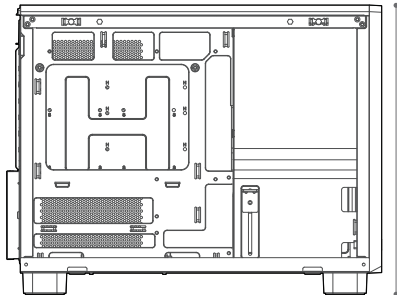

Ocypus

Delta C40 SERIES

CASE

Case Features

Case Specifications

Length: 462 mm Maximum GPU length: 420 mm
Width: 235 mm Maximum PSU length: 140 mm
Height: 350 mm Maximum CPU cooler height: 175 mm

Radiator compatibility

M

x5

Specifications

235 mm

462 mm

350 mm

REAR

120mm(Pre-installed)
140mm

120mm/140mm

TOP

120mm×3

240mm/360mm

FRONT

120mm*2(Pre-installed)

120mm/240mm(Limit)

BOTTOM

120mm×3

240mm/360mm(Limit)

Removing the Tempered Glass & Side Panel

LEFT SIDE PANEL

RIGHT SIDE PANEL

Installing the Motherboard

Installing the GPU

Installing HDD&SSD