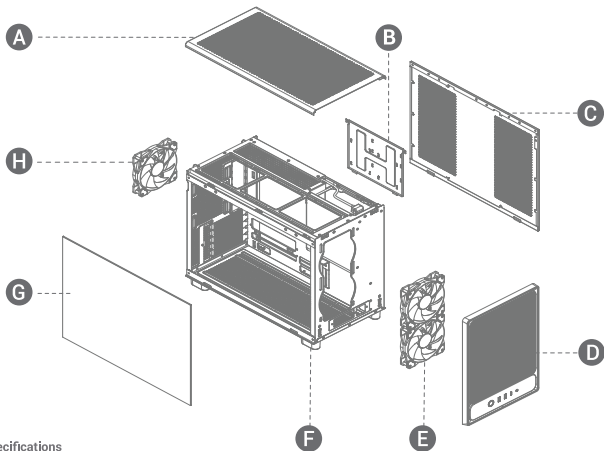

Ocypus

Delta C40 SERIES

CASE

Case Features

Case Specifications

Length: 462 mm Maximum GPU length: 420 mm
Width: 235 mm Maximum PSU length: 140 mm
Height: 350 mm Maximum CPU cooler height: 175 mm

Radiator compatibility

Top: 240mm/360mm
Front: 120mm/240mm(Limit)
Rear: 120mm/140mm
Bottom: 240mm/360mm(Limit)

Fan locations

Top: 120mm*3
Front: 120mm*2(Pre-installed)
Rear: 120mm(Pre-installed)/140mm
Bottom: 120mm*3

Accessory Kit Contents

120mm×3

240mm/360mm(Limit)

Removing the Tempered Glass & Side Panel

LEFT SIDE PANEL

RIGHT SIDE PANEL

Installing the Motherboard

Installing the GPU

Installing HDD&SSD